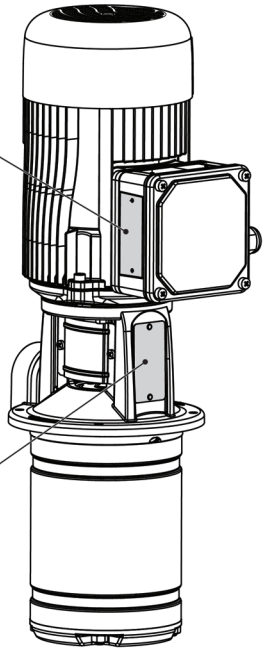

$\% < 50\% @ 40^{\circ}\text{C} (104^{\circ}\text{F})$

$) < 70 \pm 76 \text{ dB} \pm 2 (\text{LpA})$

01	00
02	00
03	00
04	00
05	00
06	00
07	00
08	00
09	00
10	00